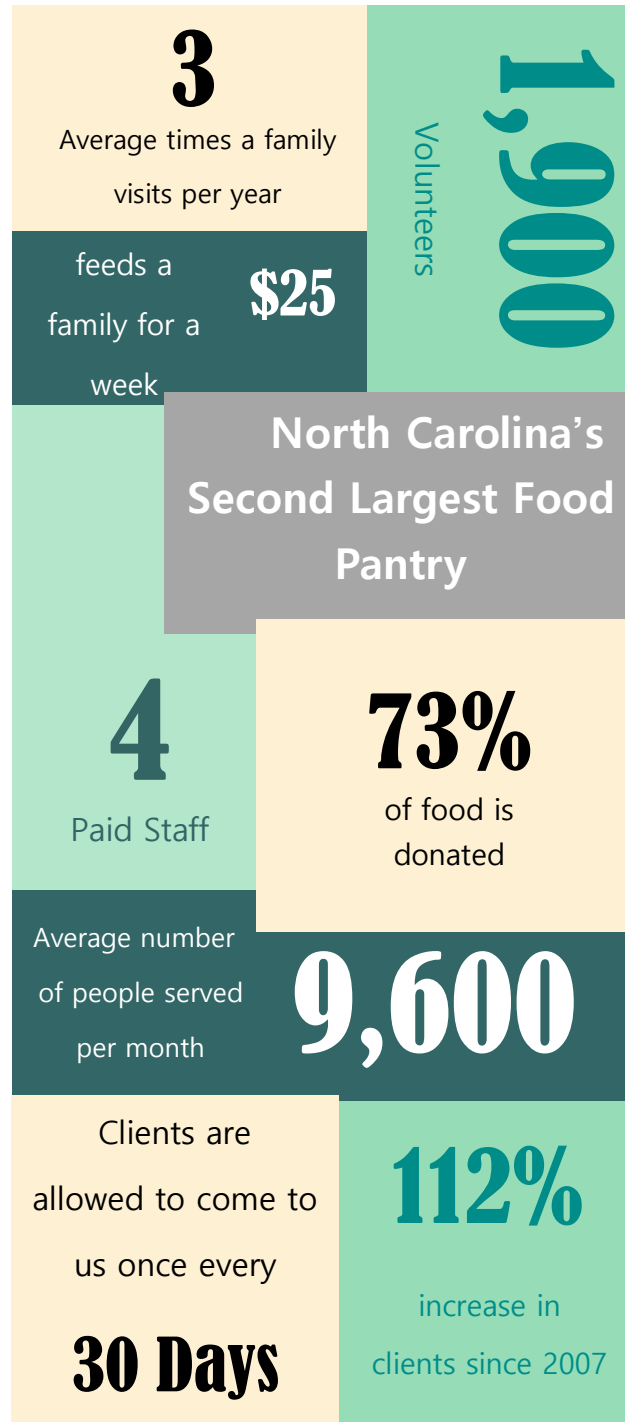

OUR HISTORY:

1977

A small group of friends came together to serve the local needs of the Community.

We started with a bookshelf full of canned goods and have grown to provide

2.5

million pounds of food in 2015

Learn how at www.cporaleigh.org

VOLUNTEER

Volunteers sort, pack, and distribute food, children's clothing and baby items Monday-Saturday from 9:30am to 1:30pm.

To get involved, contact our volunteer coordinator at (919) 847-1466.

CATHOLIC PARISH OUTREACH

FOOD PANTRY

Who We Are

CPO is the largest food pantry in eastern NC. CPO is a program of Catholic Charities, which is a 501c3 non-profit organization. We provide emergency food assistance and when possible, small children's clothing and baby items to any resident of Wake, Johnston, or Franklin County who is referred to us in writing by social workers, churches, medical providers, and school counselors.

Who We Serve

- The working poor, elderly, sick, disabled, and those who just hit a rough patch this month.
- All who need emergency food assistance, regardless of age, ethnicity, gender, or beliefs.
- Our clients are eligible to receive approximately one week's worth of food every 30 days.