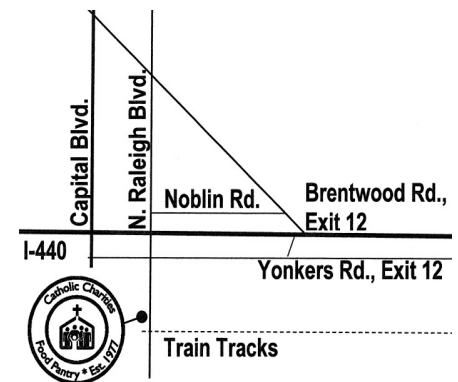

Our Location

CPO is located just south of the Beltline on Raleigh Blvd. near the Brentwood Rd. and Yonkers Rd. exits off Interstate 440.

Hours: 10 am to 1 pm,
Monday—Saturday